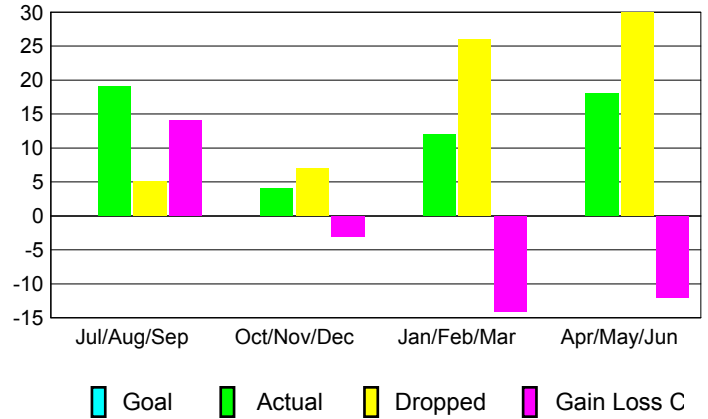

**Club Results 2012-2013**

Goal, New, Dropped, Gain/Loss

**YTD Status Quo Clubs 2012-2013**

Status Quo Clubs Compared to Status Quo Members

**Club Gain/Loss 2012-2013**

**MEMBERSHIP**

Month	Net Memb Goal	Actual New Memb	Actual Dropped Memb	Gain/Loss of Memb
<b>2012-2013</b>				
Jul/Aug/Sep		19	5	14
Oct/Nov/Dec		4	7	-3
Jan/Feb/Mar		12	26	-14
Apr/May/June		18	30	-12
<b>Totals</b>		<b>53</b>	<b>68</b>	<b>-15</b>

**Membership Results 2012-2013**

Goal, New, Dropped, Gain/Loss

**Gender Comparison 2012-2013**

**Membership Gain/Loss 2012-2013**